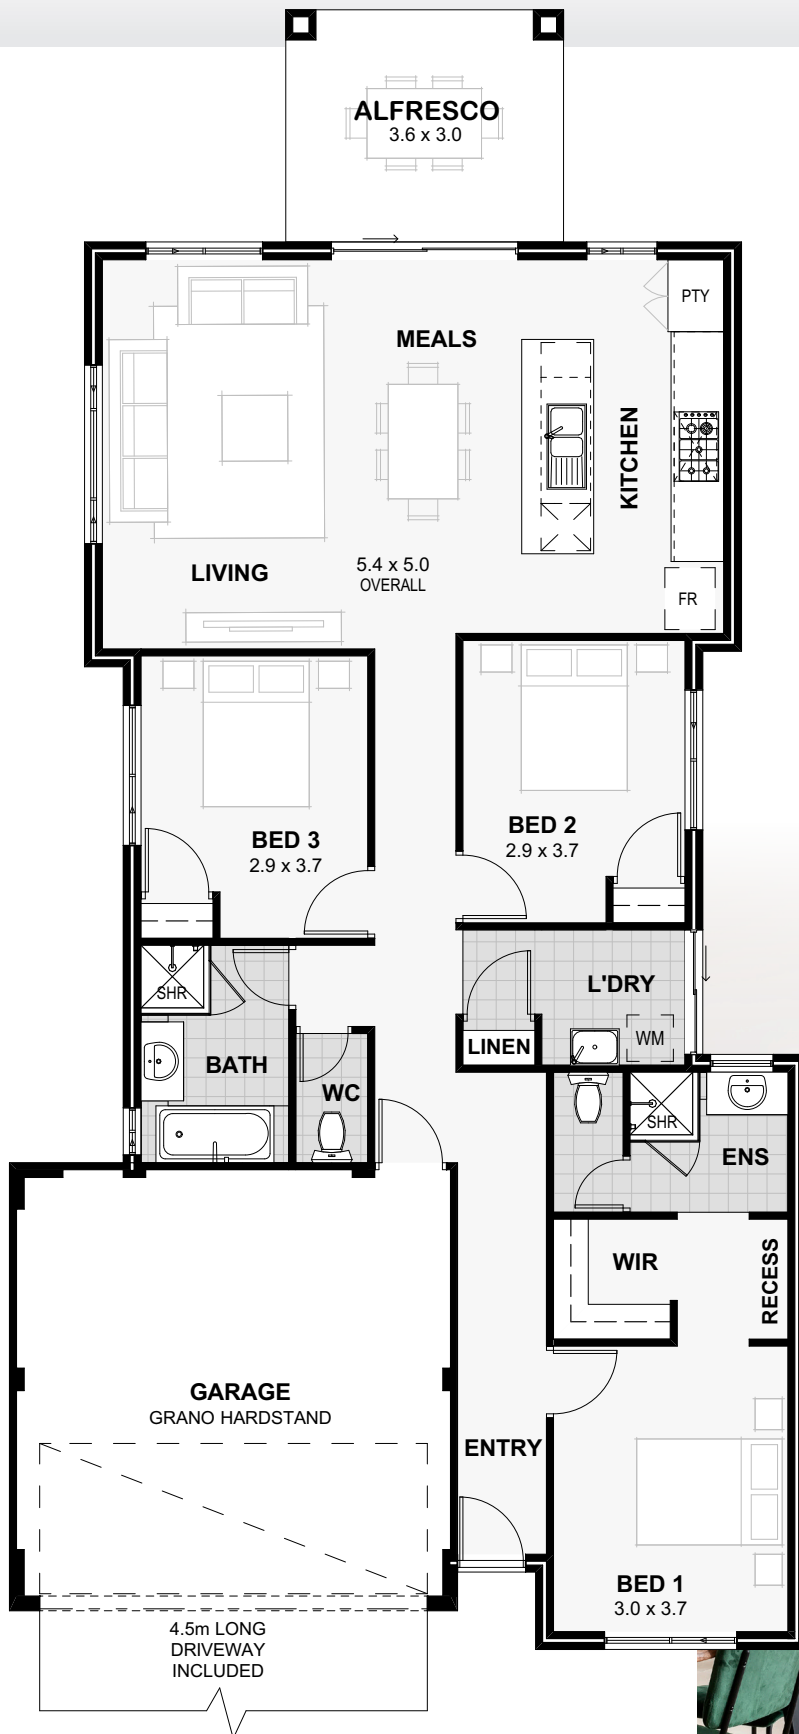

THE

IMPULSE

Leave those old housemates behind with the Impulse. This innovative home is designed to fit perfectly on a 10.5m wide block while still having everything you need.

With 3 bedrooms and a rear living space, you'll have all the privacy you need!

Loaded with quality DreamStart inclusions, this home design is sure to please.

3

10.5m

2

168m²