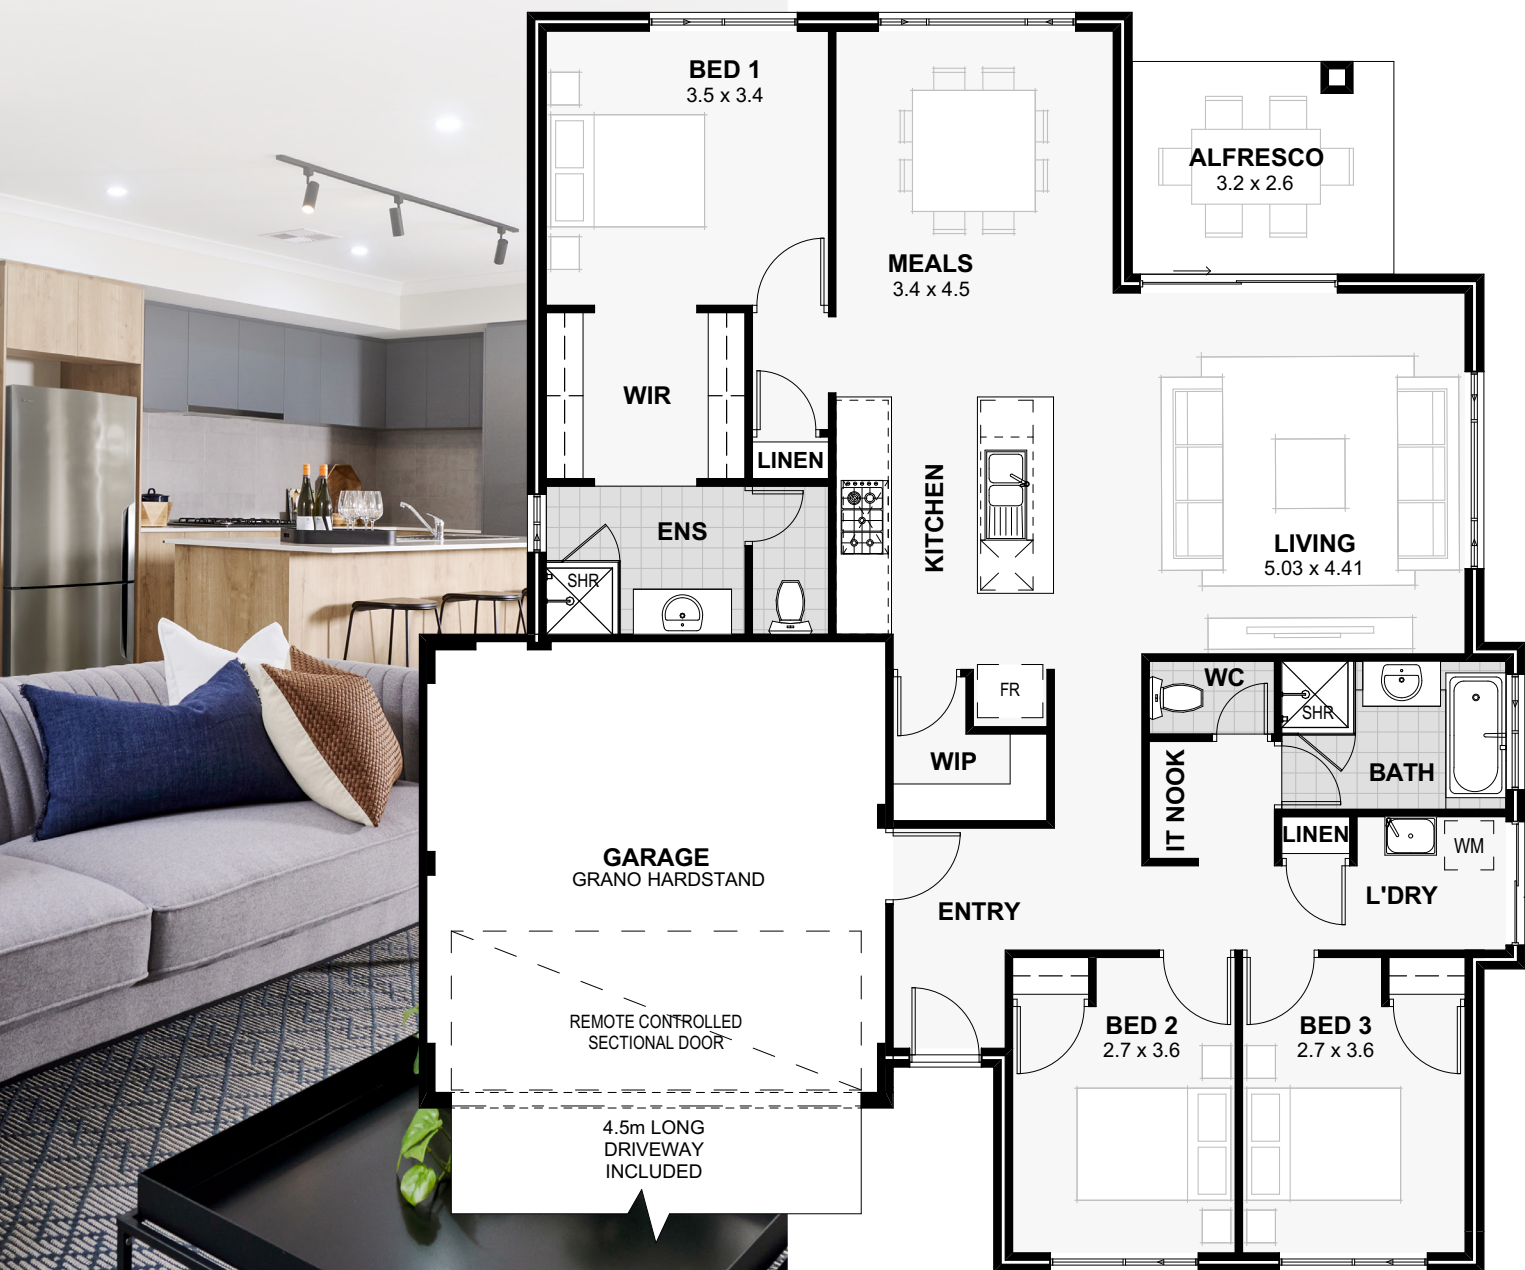

GET YOUR RENT PAID WHILE YOU BUILD!

THE ADVANCE

Take your next big step with the Advance. Designed specifically for squat blocks, this home is the ideal escape from your landlord!

With its impressive walk in robe in the master suite, you'll love the freedom owning a home brings to your life!

RENTER'S RESCUE RANGE

- 3
- 15m
- 2
- 172m²