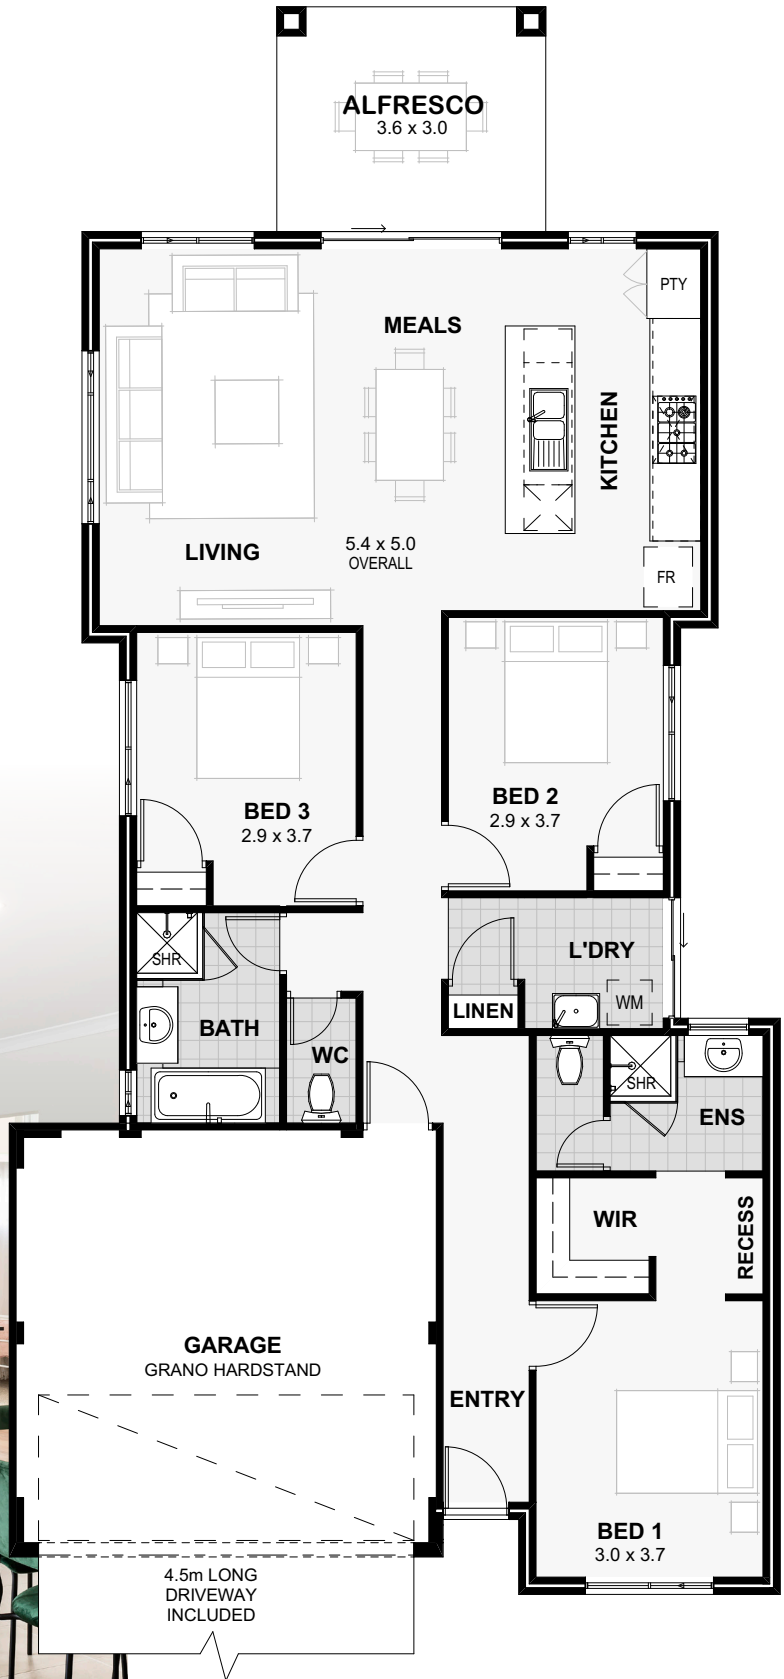

THE IMPULSE

GET YOUR RENT PAID WHILE YOU BUILD!

Leave those old housemates behind with the Impulse. This innovative home is designed to fit perfectly on a 10.5m wide block while still having everything you need.

With 3 bedrooms and a rear living space, you'll have all the privacy you need!

Loaded with quality DreamStart inclusions, this home design is sure to please.

**RENTER'S RESCUE
RANGE**

**DreamStart
HOMES**

3

10.5m

2

168m²