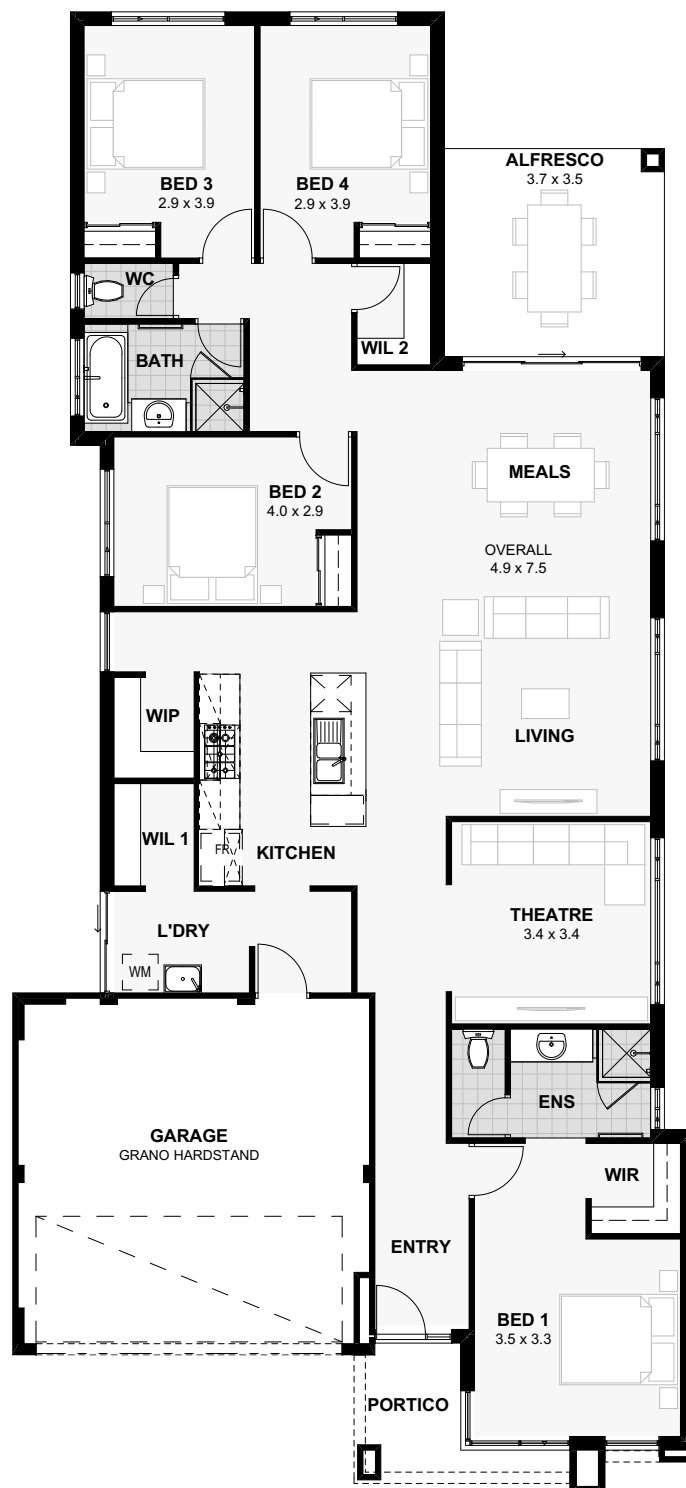

THE CHARLOTTE

4

12.5m

2

232m²

HOME DESIGN

There's no place like home

The Charlotte is lookin' sharp! This stylish home could be your ticket to living your dream and leaving your landlord behind.

Four bedrooms, two bathrooms, and a theatre plus heaps of storage means you'll have room for everything!

With its handy shopper's entrance, the Charlotte makes coming home more convenient than ever.

All that good stuff

- Lifetime structural guarantee
- ISO9001 Quality Certification
- Australian made products
- Leading quality first home
- Free finance advisory service
- WA owned independent builder
- Quality fixtures throughout
- Fast construction times
- Built using trusted brands

For detailed inclusions and other information, chat to our team today.

6314 3444

dreamstarhomes.com.au

DreamStart

Your **dream home** starts here.

BC 8867